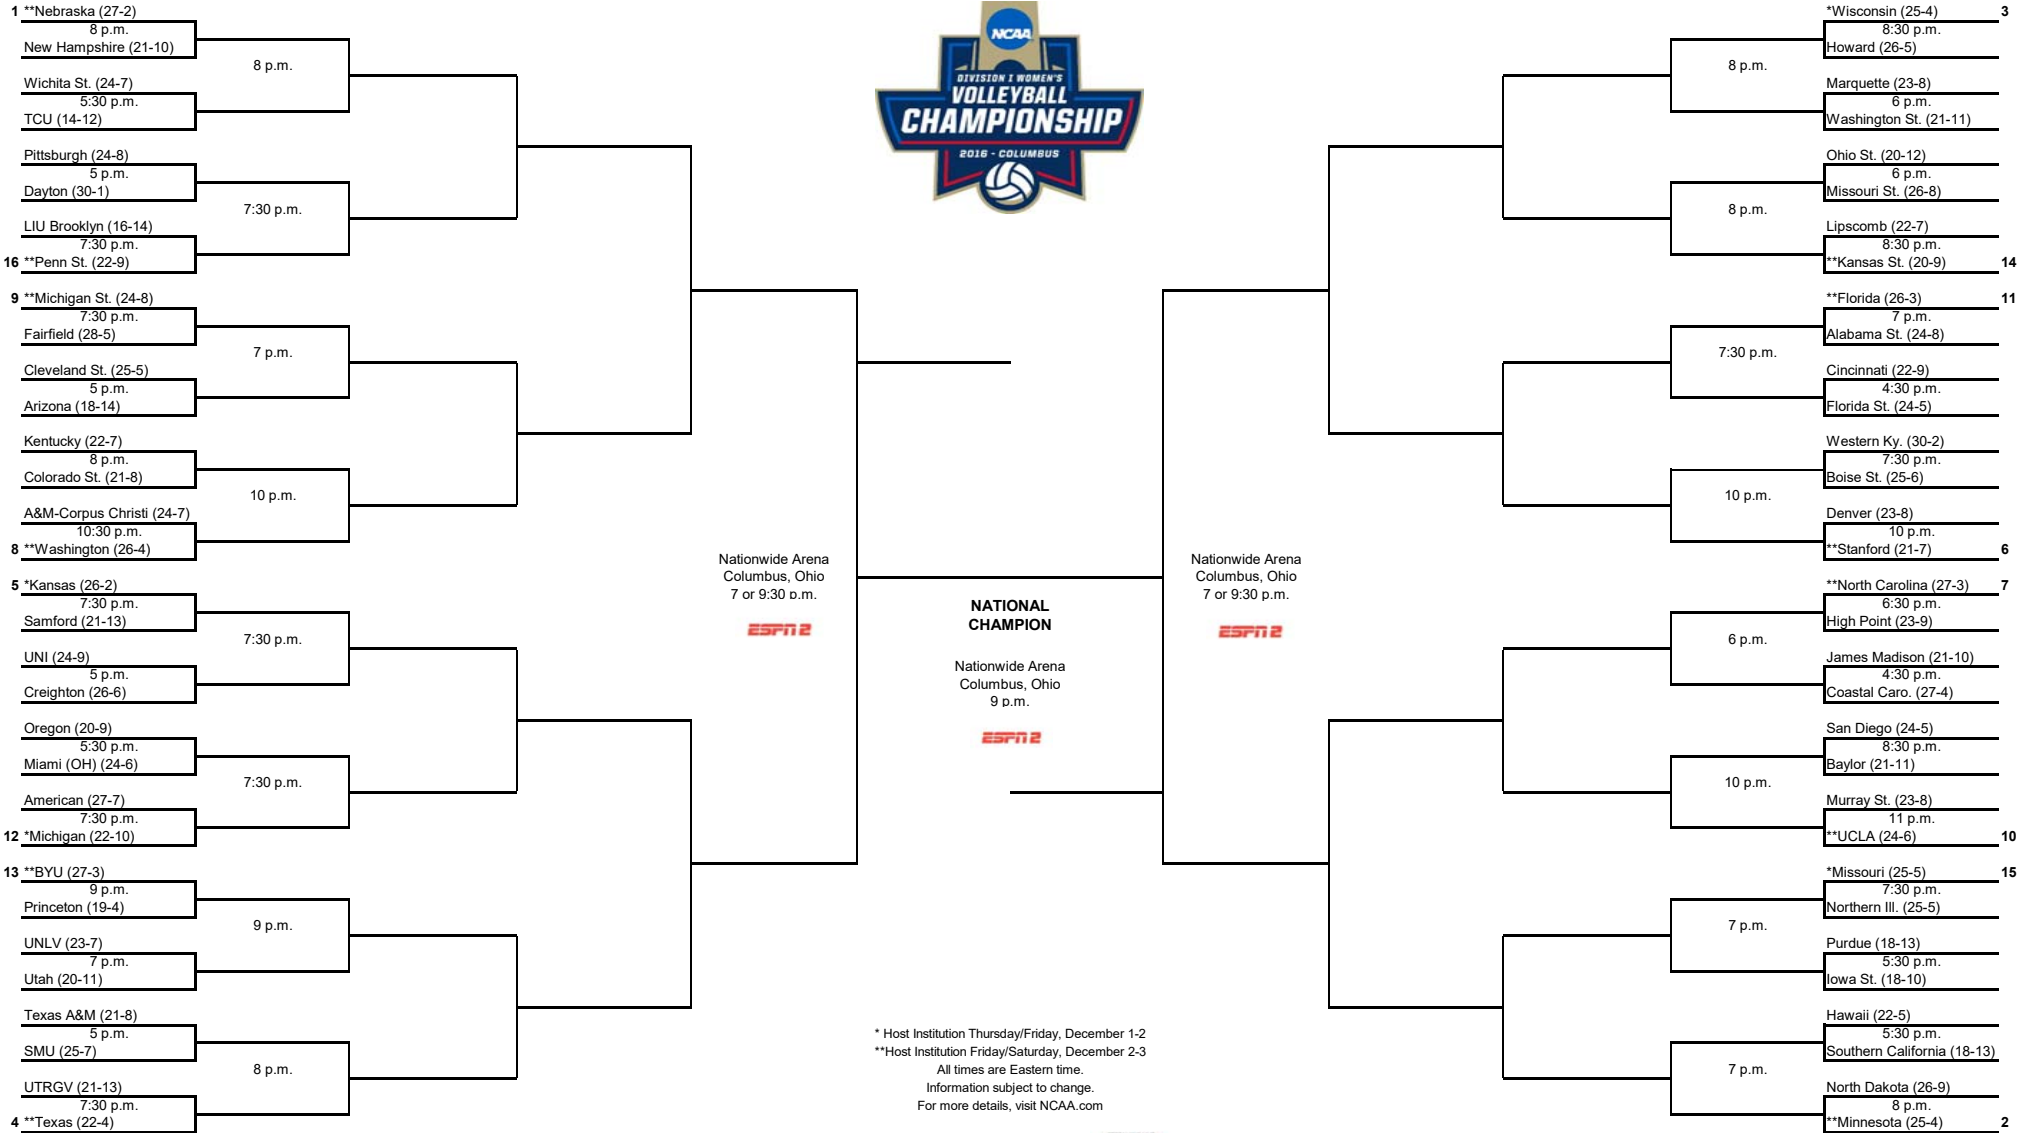

2016 NCAA Division I Women's Volleyball Championship

First/Second Rounds
December 1-2 or December 2-3

Regionals
December 9-10

Semifinals
December 15

Championship
December 17

Semifinals
December 15

Regionals
December 9-10

First/Second Rounds
December 1-2 or December 2-3

* Host Institution Thursday/Friday, December 1-2
 **Host Institution Friday/Saturday, December 2-3
 All times are Eastern time.
 Information subject to change.
 For more details, visit NCAA.com